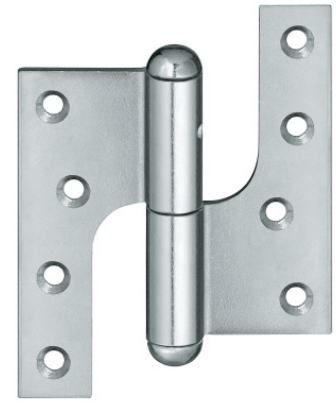

### butt hinge P 100

for unrebated timber door leaves

#### Technical details

knuckle length	80,0 mm
overall length	100,0 mm
h x b frame leaf	100,0 x 37,0 mm
material thickness	3,0 mm
screws	5,0 x 50,0 mm
h x b door leaf	100,0 x 37,0 mm
pin diameter	11,0 mm

#### Note

Version with loose pin and central straps.

Please consider DIN reference.

**Items** (DIN reference: DIN left hand)

<b>Finish(es)</b>	galvanised
<b>packing unit</b>	pack of 10
<b>item number</b>	5 130611 2 01006

**Items** (DIN reference: DIN right hand)

<b>Finish(es)</b>	galvanised
<b>packing unit</b>	pack of 10
<b>item number</b>	5 130611 1 01006

cross section