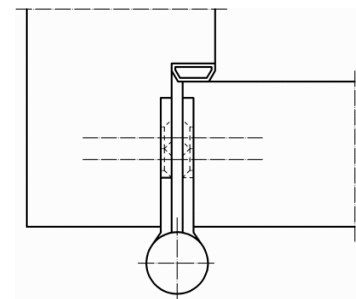

#### Technical details

knuckle length	80,0 mm
overall length	100,0 mm
h x b frame leaf	100,0 x 37,0 mm
material thickness	3,0 mm
screws	5,0 x 50,0 mm
h x b door leaf	100,0 x 37,0 mm
pin diameter	11,0 mm

#### Note

Version with loose pin and central straps.

Please consider DIN reference.

**Items** (DIN reference: DIN left hand)

<b>Finish(es)</b>	galvanised
<b>packing unit</b>	pack of 10
<b>item number</b>	5 130611 2 01006

**Items** (DIN reference: DIN right hand)

<b>Finish(es)</b>	galvanised
<b>packing unit</b>	pack of 10
<b>item number</b>	5 130611 1 01006

cross section