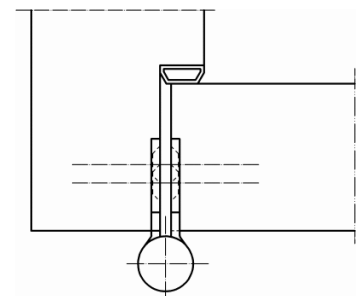

SIMONSWERK

BAKA®

butt hinge QR 100 WF ZK

for unrebated timber door leaves

hinge

Technical details

knuckle length	70,0 mm
overall length	136,0 mm
h x b frame leaf	100,0 x 26,5 mm
material thickness	2,35 mm
screws	5,0 x 50,0 mm
h x b door leaf	100,0 x 26,5 mm
pin diameter	10,0 mm

Note

Version with fixed pin and central straps.

Please consider DIN reference.

installation tools

universal milling frame
template 5 250582 5

Items (DIN reference: DIN left hand)

Finish(es)	galvanised
packing unit	pack of 10
item number	5 110591 2 01006

Finish(es)	polished gilded
packing unit	pack of 2
item number	5 110591 2 03202

Items (DIN reference: DIN right hand)

Finish(es)	galvanised
packing unit	pack of 10
item number	5 110591 1 01006

Finish(es)	polished gilded
packing unit	pack of 2
item number	5 110591 1 03202

cross section