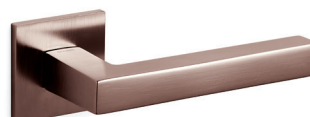

# ABC

OMA/Rem Koolhaas 2019

M255B

rosetta bassa/low rosette

C255

K255B

ottone/brass

CR cromo lucido/bright chrome

CO cromo satinato/satin chrome

IS superinox satinato/superstainlesssteel satin

RS superrame satinato/supercopper satin

DS superbronzo satinato/superbronze satin

US superantracite sat./superanthracite satin