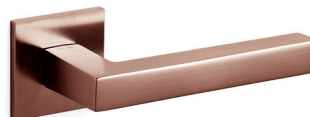

# ABC

OMA/Rem Koolhaas 2019

M255B

rosetta bassa/low rosette

C255

K255B

ottone/brass

CR cromo lucido/bright chrome

CO cromo satinato/satin chrome

IS superinox satinato/superstainlesssteel satin

RS superrame satinato/supercopper satin

DS superbronzo satinato/superbronze satin

US superantracite sat./superanthracite satin