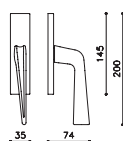

M248RSB8B

M248RB8B
M248RY8B

M248VSB8B

M248VB8B
M248VY8B

C248

K248B

K248P