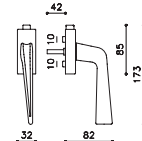

M248RSB8B

M248RB8B
M248RY8B

M248VSB8B

M248VB8B
M248VY8B

C248

K248B

K248P