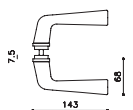

M248RSB8B

M248RB8B
M248RY8B

M248VSB8B

M248VB8B
M248VY8B

C248

K248B

K248P