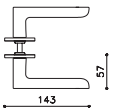

M231RSB8B

M231RB8B
M231RY8B

M231VSB8B

M231VB8B
M231VY8B

C231

K231B

K231P