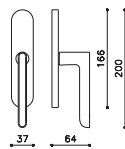

M231RSB8B

M231RB8B
M231RY8B

M231VSB8B

M231VB8B
M231VY8B

C231

K231B

K231P