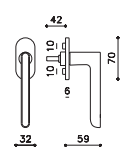

M231RSB8B

M231RB8B
M231RY8B

M231VSB8B

M231VB8B
M231VY8B

C231

K231B

K231P