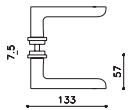

M231RSB8B

M231RB8B
M231RY8B

M231VSB8B

M231VB8B
M231VY8B

C231

K231B

K231P