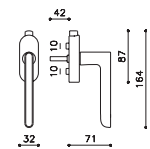

M231RSB8B

M231RB8B
M231RY8B

M231VSB8B

M231VB8B
M231VY8B

C231

K231B

K231P