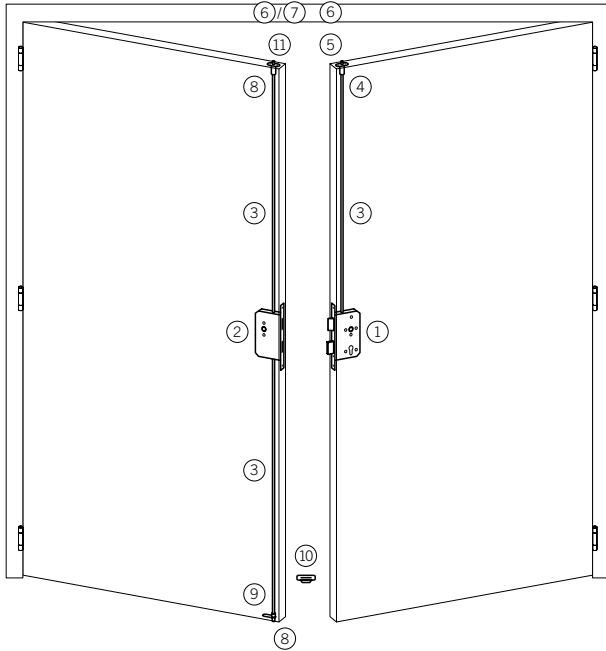

Set 4

2-leaf panic door with top catch (OV)

2-leaf panic door
with top catch (OV)
Active leaf DIN right
Passive leaf DIN left
outwards opening

(Fig. outside)

① Mortice lock FH 62

② Counter box FH 62 GK

③ Connecting tube

④ Latch

⑤ Latch guide

⑥ Strike plate top catch

⑦ Flanged strike plate

⑧ Locking piece

⑨ Guide plate

⑩ Floor bush

⑪ Top lock