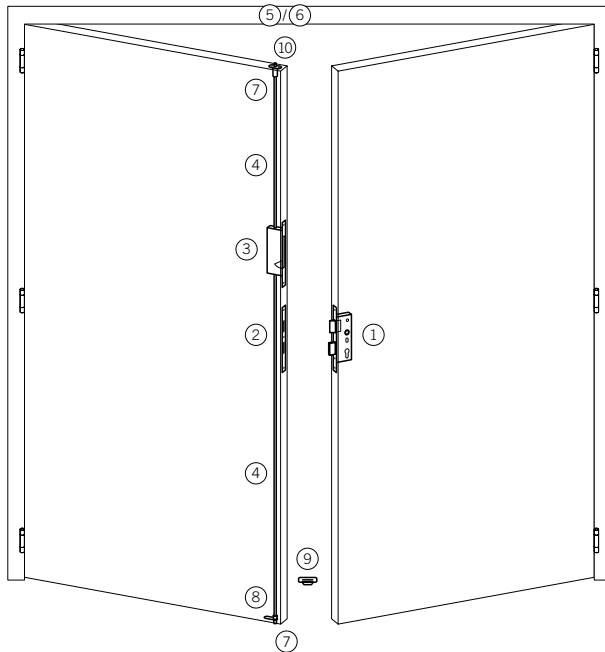

Set 5

2-leaf panic door with espagnolette lock

2-leaf panic door
with drive espagnolette lock
Active leaf DIN right
Passive leaf DIN left
outwards opening

(Fig. outside)

① Mortise lock FH 61

② Strike plate

③ Espagnolette lock

④ Connecting tube

⑤ Strike plate top catch

⑥ Flanged strike plate

⑦ Locking piece

⑧ Guide plate

⑨ Floor bush

⑩ Top lock