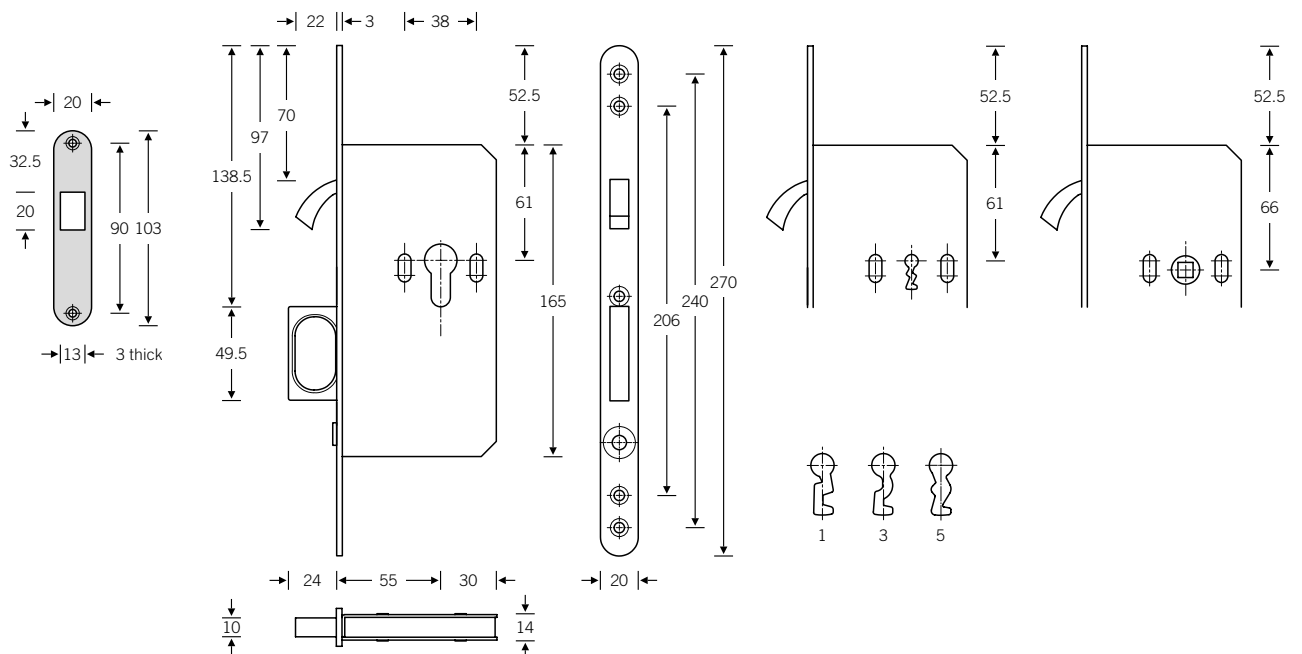

## Series 72

with compass bolt  
and spring pull

Sliding-door lock		ST
Series 72		72
PC		PZ
warded lock with 1 folding key (warding 1/3/5)		BBS
Bathroom variant		WC
Flat forend	rounded edged	FR FK
Forend width	20 mm	20
Forend length	270 mm	270
Backset	55 mm	55
Forend version	Satin Stainless Steel (spring pull, compass bolt and button nickel-plated)	EST
	Silver Coloured	silb
	Polished Brass	MSpol

Striking plate  
Prod. Code 4244  
Stainless Steel  
(striking plate is  
an integral part  
of the lock)

Classification key  
pursuant to EN 12209:  
3 C - 00 A 3 C A 0 0  
3 C - 00 A 3 C D 0 0  
3 C - 00 A 3 C G 0 0