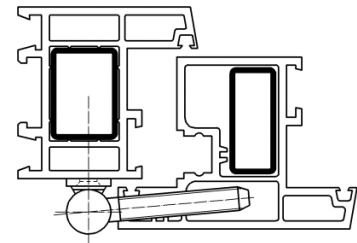

SIMONSWERK

SIKU®

K 3172 WF

for PVCu turn windows

hinge

Technical details

knuckle length	57,0 mm
knuckle diameter	15,0 mm

Note

Version with sash pin 7 x 45 mm.

Application accessories on request.

Combination

accessories	cover cap K 3100
-------------	------------------

Items (DIN reference: DIN right and left hand)

Finish(es)	nickelled
packing unit	pack of 20
item number	5 090502 0 01507
Finish(es)	satin brushed stainless steel
packing unit	pack of 20
item number	5 090502 0 04007
Finish(es)	traffic white - RAL 9016
packing unit	pack of 20
item number	5 090502 0 07007
Finish(es)	brown - H 9
packing unit	pack of 20
item number	5 090502 0 07107
Finish(es)	top zinc
packing unit	pack of 20
item number	5 090502 0 11007

cross section