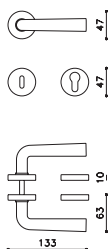

M105RB8
M105RY8