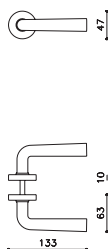

Garda

Ignazio Gardella 1951

M105

C105

K105

ottone/brass

LU lucido/polished

ZL superoro lucido/supergold bright

CR cromato/chrome

CO cromato opaco/mat chrome

M105RSB8

M105RB8
M105RY8

M105VSB8

M105VB8
M105VY8

C105

K105

K105P