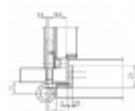

front view

casing frame